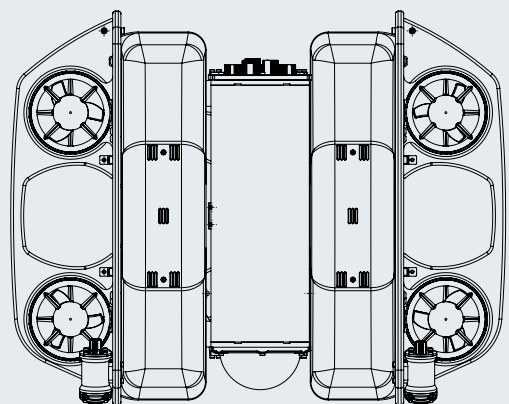

The smooth, stable, and highly maneuverable ROV is comprised of six or eight thrusters, a rugged frame, and quick-swappable batteries.

Powerful but dimmable lights provide excellent illumination for the live HD video feed.

Let us know the task, and we will help you choose the right tool for the job.

Product features

- Highly Maneuverable Vectored Thruster Configuration
- 2 x 4K cameras for an excellent overview.
- Highly modular design opens for any tool to be attached.
- State of the art control algorithms.
- Only one small communication tether is needed to drive the BlueROV2
- Battery Powered with Quick-Swappable Batteries for Long Missions

Technical specifications

General	
Depth rating	100/300 m
Height	254 mm
Width	570 mm
Length	457 mm
Weight in air	12 kg
Weight in water	Neutral

Cameras / Lights / Sensors	
Camera	1 x 1080 HD + 2 SubCamera optional
Format	Ethernet
Lightning	2 or 4 x 1,500 lumens each with dimming control 135 degrees, with adjustable tilt
Intensity	0-100%
Depth sensor	±10 mm
Sonar	Optional
Orientation	Pitch, yaw and roll data

Umbilical / Winch	
Diameter	7.6 mm
Length	25-300 m

Battery <i>(Can be charged in about 30 seconds)</i>	
Battery life Normal use	2 hours w/ 18Ah battery
Battery life Light use	6 hours w/ 18Ah battery