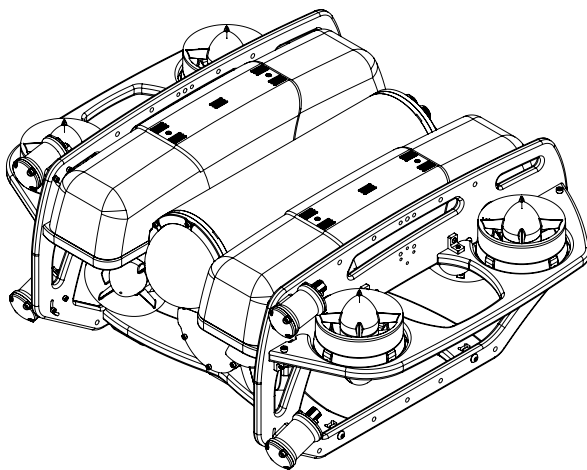

The smooth, stable, and highly maneuverable ROV is comprised of six or eight thrusters, a rugged frame, and quick-swappable batteries.

Powerful but dimmable lights provide excellent illumination for the live HD video feed.

Let us know the task, and we will help you choose the right tool for the job.

Product features

- Highly Maneuverable Vectored Thruster Configuration
- 2 x 4K cameras for an excellent overview.
- Highly modular design opens for any tool to be attached.
- State of the art control algorithms.
- Only one small communication tether is needed to drive the BlueROV2
- Battery Powered with Quick-Swappable Batteries for Long Missions

Technical specifications

General	
Depth rating	100/300 m
Height	254 mm
Width	570 mm
Length	457 mm
Weight in air	12 kg
Weight in water	Neutral

Cameras / Lights / Sensors	
Camera	1 x 1080 HD + 2 SubCamera optional
Format	Ethernet
Lightning	2 or 4 x 1,500 lumens each with dimming control 135 degrees, with adjustable tilt
Intensity	0-100%
Depth sensor	±10 mm
Sonar	Optional
Orientation	Pitch, yaw and roll data

Umbilical / Winch	
Diameter	7.6 mm
Length	25-300 m

Battery <i>(Can be charged in about 30 seconds)</i>	
Battery life Normal use	2 hours w/ 18Ah battery
Battery life Light use	6 hours w/ 18Ah battery