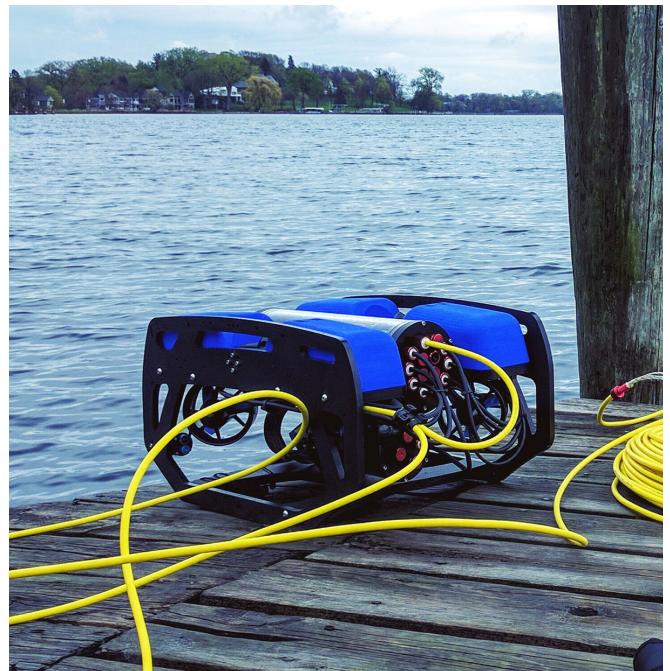

The BlueROV2

The world's most affordable high-performance ROV

Ocean research, exploration, and adventure are all made easily accessible by the BlueROV2. It provides the capabilities of a high-end commercial mini-ROV at the price of the most basic commercial ROVs, making the BlueROV2 the world's most affordable inspection and research-class subsea vehicle.

The smooth, stable, and highly maneuverable ROV is comprised of six or eight thrusters, a rugged frame, and quick-swappable batteries.

Powerful but dimmable lights provide excellent illumination for the live HD video feed.

Let us know the task, and we will help you choose the right tool for the job.

Product features

- Highly Maneuverable Vectored Thruster Configuration
- 2 x 4K cameras for an excellent overview.
- Highly modular design opens for any tool to be attached.
- State of the art control algorithms.
- Only one small communication tether is needed to drive the BlueROV2
- Battery Powered with Quick-Swappable Batteries for Long Missions

Umbilical / Winch	
Diameter	7.6 mm
Length	25-300 m

Battery <i>(Can be charged in about 30 seconds)</i>	
Battery life Normal use	2 hours w/ 18Ah battery
Battery life Light use	6 hours w/ 18Ah battery